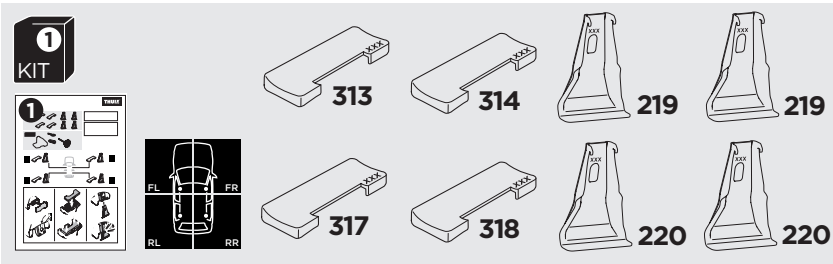

1

Kit 5092

HOLDEN/OPEL/VAUXHALL Insignia, 4-dr Sedan, 08-17

HOLDEN/OPEL/VAUXHALL Insignia, 5-dr Hatchback, 08-17

ISO 11154-E

THULE WingBar Evo	THULE WingBar Edge	THULE WingBar	THULE SquareBar	Evo X (scale)	Edge X (scale)
HOLDEN/OPEL/VAUXHALL Insignia, 4-dr Sedan, 08-17				45	G
HOLDEN/OPEL/VAUXHALL Insignia, 5-dr Hatchback, 08-17				45,5	F

THULE ProBar	THULE SlideBar	X (mm/inch)
HOLDEN/OPEL/VAUXHALL Insignia, 4-dr Sedan, 08-17		1101 mm / 43 ³ / ₈ "
HOLDEN/OPEL/VAUXHALL Insignia, 5-dr Hatchback, 08-17		1106 mm / 43 ¹ / ₂ "

THULE WingBar Evo	THULE WingBar Edge	THULE WingBar	THULE SquareBar	Evo Y (scale)	Edge Y (scale)
HOLDEN/OPEL/VAUXHALL Insignia, 4-dr Sedan, 08-17				37,5	D
HOLDEN/OPEL/VAUXHALL Insignia, 5-dr Hatchback, 08-17				38,5	B

THULE ProBar	THULE SlideBar	Y (mm/inch)
HOLDEN/OPEL/VAUXHALL Insignia, 4-dr Sedan, 08-17		1026 mm / 40 ³ / ₈ "
HOLDEN/OPEL/VAUXHALL Insignia, 5-dr Hatchback, 08-17		1036 mm / 40 ³ / ₄ "

	W (mm/inch)	Z (mm/inch)
HOLDEN/OPEL/VAUXHALL Insignia, 4-dr Sedan, 08-17	740 mm / 29 ¹ / ₈ "	130 mm / 5 ¹ / ₈ "
HOLDEN/OPEL/VAUXHALL Insignia, 5-dr Hatchback, 08-17	735 mm / 28 ⁷ / ₈ "	125 mm / 4 ⁷ / ₈ "