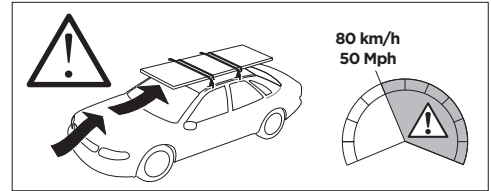

1

Kit 5092

HOLDEN/OPEL/VAUXHALL Insignia, 4-dr Sedan, 08-17

HOLDEN/OPEL/VAUXHALL Insignia, 5-dr Hatchback, 08-17

ISO 11154-E

THULE WingBar Evo	THULE WingBar Edge	THULE WingBar	THULE SquareBar	Evo X (scale)	Edge X (scale)
HOLDEN/OPEL/VAUXHALL Insignia, 4-dr Sedan, 08-17				45	G
HOLDEN/OPEL/VAUXHALL Insignia, 5-dr Hatchback, 08-17				45,5	F