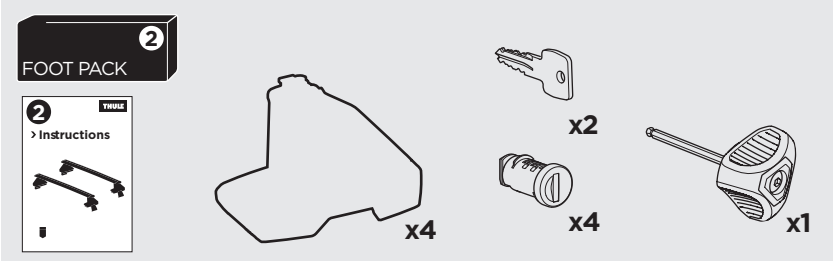

1

Kit 5092

HOLDEN/OPEL/VAUXHALL Insignia, 4-dr Sedan, 08-17

HOLDEN/OPEL/VAUXHALL Insignia, 5-dr Hatchback, 08-17

ISO 11154-E

THULE WingBar Evo	THULE WingBar Edge	THULE WingBar	THULE SquareBar	Evo X (scale)	Edge X (scale)
HOLDEN/OPEL/VAUXHALL Insignia, 4-dr Sedan, 08-17				45	G
HOLDEN/OPEL/VAUXHALL Insignia, 5-dr Hatchback, 08-17				45,5	F

THULE ProBar	THULE SlideBar	X (mm/inch)
HOLDEN/OPEL/VAUXHALL Insignia, 4-dr Sedan, 08-17		1101 mm / 43 ³ / ₈ "
HOLDEN/OPEL/VAUXHALL Insignia, 5-dr Hatchback, 08-17		1106 mm / 43 ¹ / ₂ "

THULE WingBar Evo	THULE WingBar Edge	THULE WingBar	THULE SquareBar	Evo Y (scale)	Edge Y (scale)
HOLDEN/OPEL/VAUXHALL Insignia, 4-dr Sedan, 08-17				37,5	D
HOLDEN/OPEL/VAUXHALL Insignia, 5-dr Hatchback, 08-17				38,5	B

THULE ProBar	THULE SlideBar	Y (mm/inch)
HOLDEN/OPEL/VAUXHALL Insignia, 4-dr Sedan, 08-17		1026 mm / 40 ³ / ₈ "
HOLDEN/OPEL/VAUXHALL Insignia, 5-dr Hatchback, 08-17		1036 mm / 40 ³ / ₄ "

	W (mm/inch)	Z (mm/inch)
HOLDEN/OPEL/VAUXHALL Insignia, 4-dr Sedan, 08-17	740 mm / 29 ¹ / ₈ "	130 mm / 5 ¹ / ₈ "
HOLDEN/OPEL/VAUXHALL Insignia, 5-dr Hatchback, 08-17	735 mm / 28 ⁷ / ₈ "	125 mm / 4 ⁷ / ₈ "